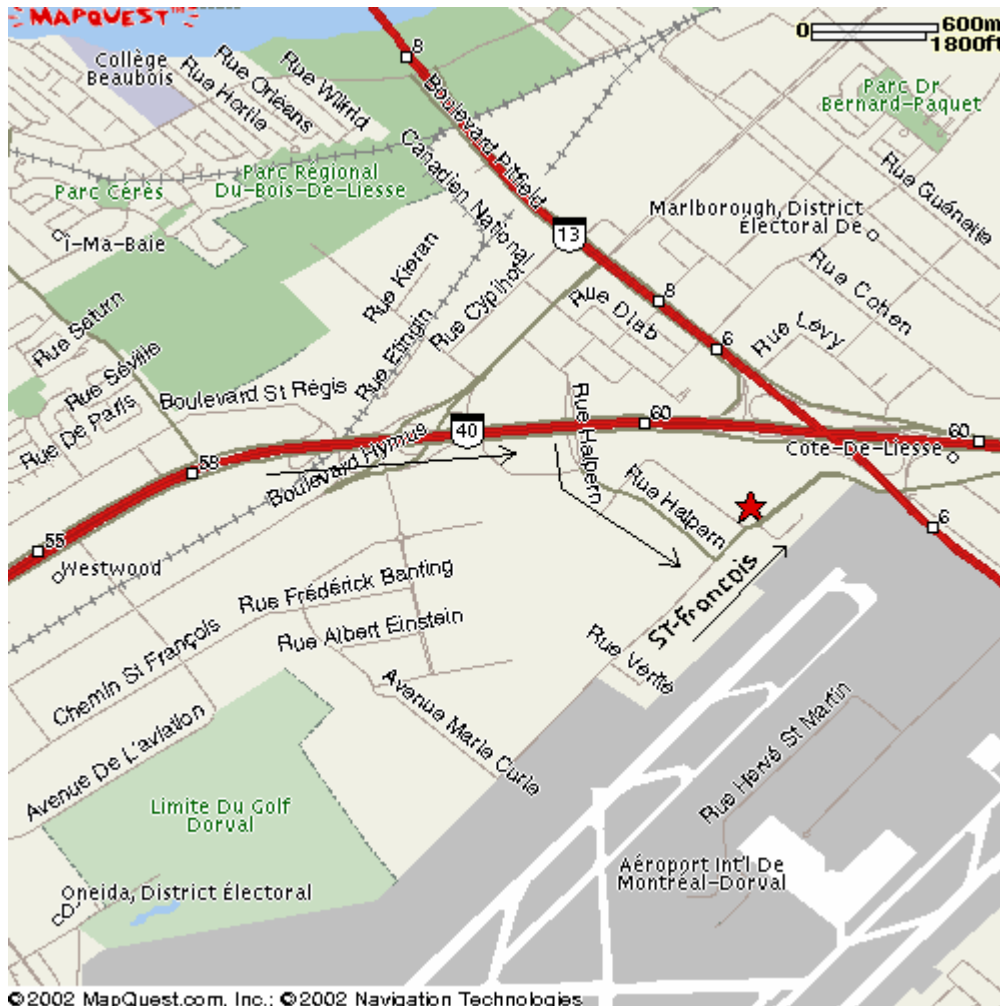

◆ Automation ◆ Software ◆ Drives/Motion ◆ Vision Systems ◆ Validation ◆ Instrumentation

- Highway 40 east
- Exit Henri-Bourassa
- Stay on service road until Halpern
- Right on Halpern
- First light on Halpern turn left onto St-Francois
- 5905 St-Francois on your left hand side just after the first street on your left